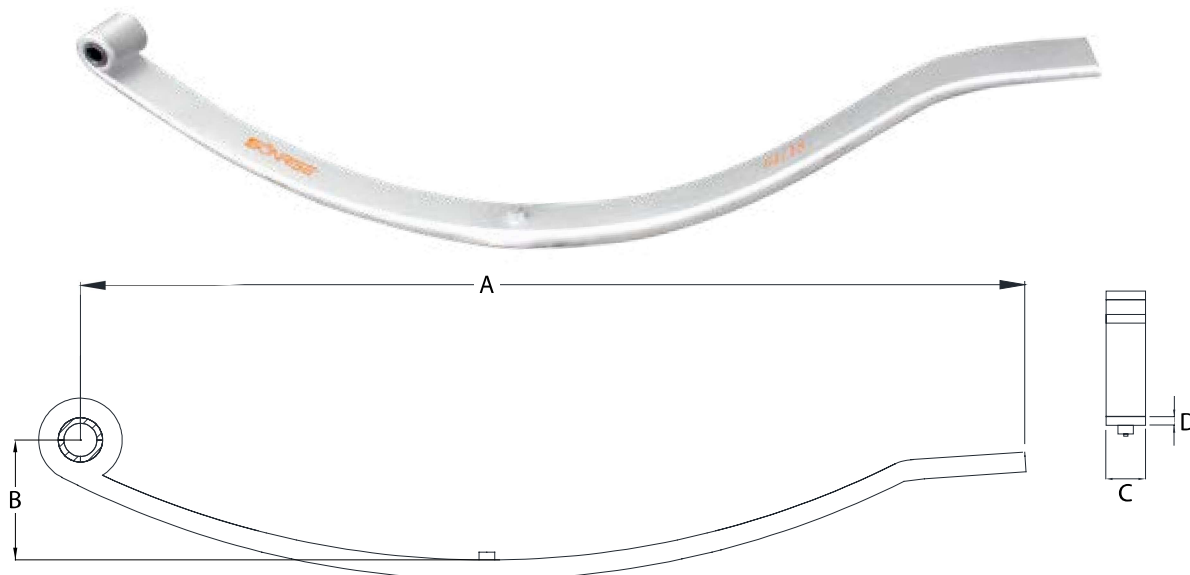

PARABOLIC SPRINGS 45MM

DACROMET							
CODE	THICKNESS	CAPACITY PER PAIR (KG)	EYE TO BOLT (mm)	A (mm)	B (mm)	C (mm)	D (mm)
PBS13D	13mm	700	350	755	150	45	13
PBS15D	15mm	1000	350	755	150	45	15
PBS18D	18mm	1400	350	755	150	45	18

OFF-ROAD REBOUNCE SPRINGS

PAINTED					
CODE	LEAF	CAPACITY PER PAIR (KG)	EYE TO BOLT (mm)	A (mm)	B (mm)
ORSS7	7	1500	420	841	165
ORSS9	9	2000	420	841	165